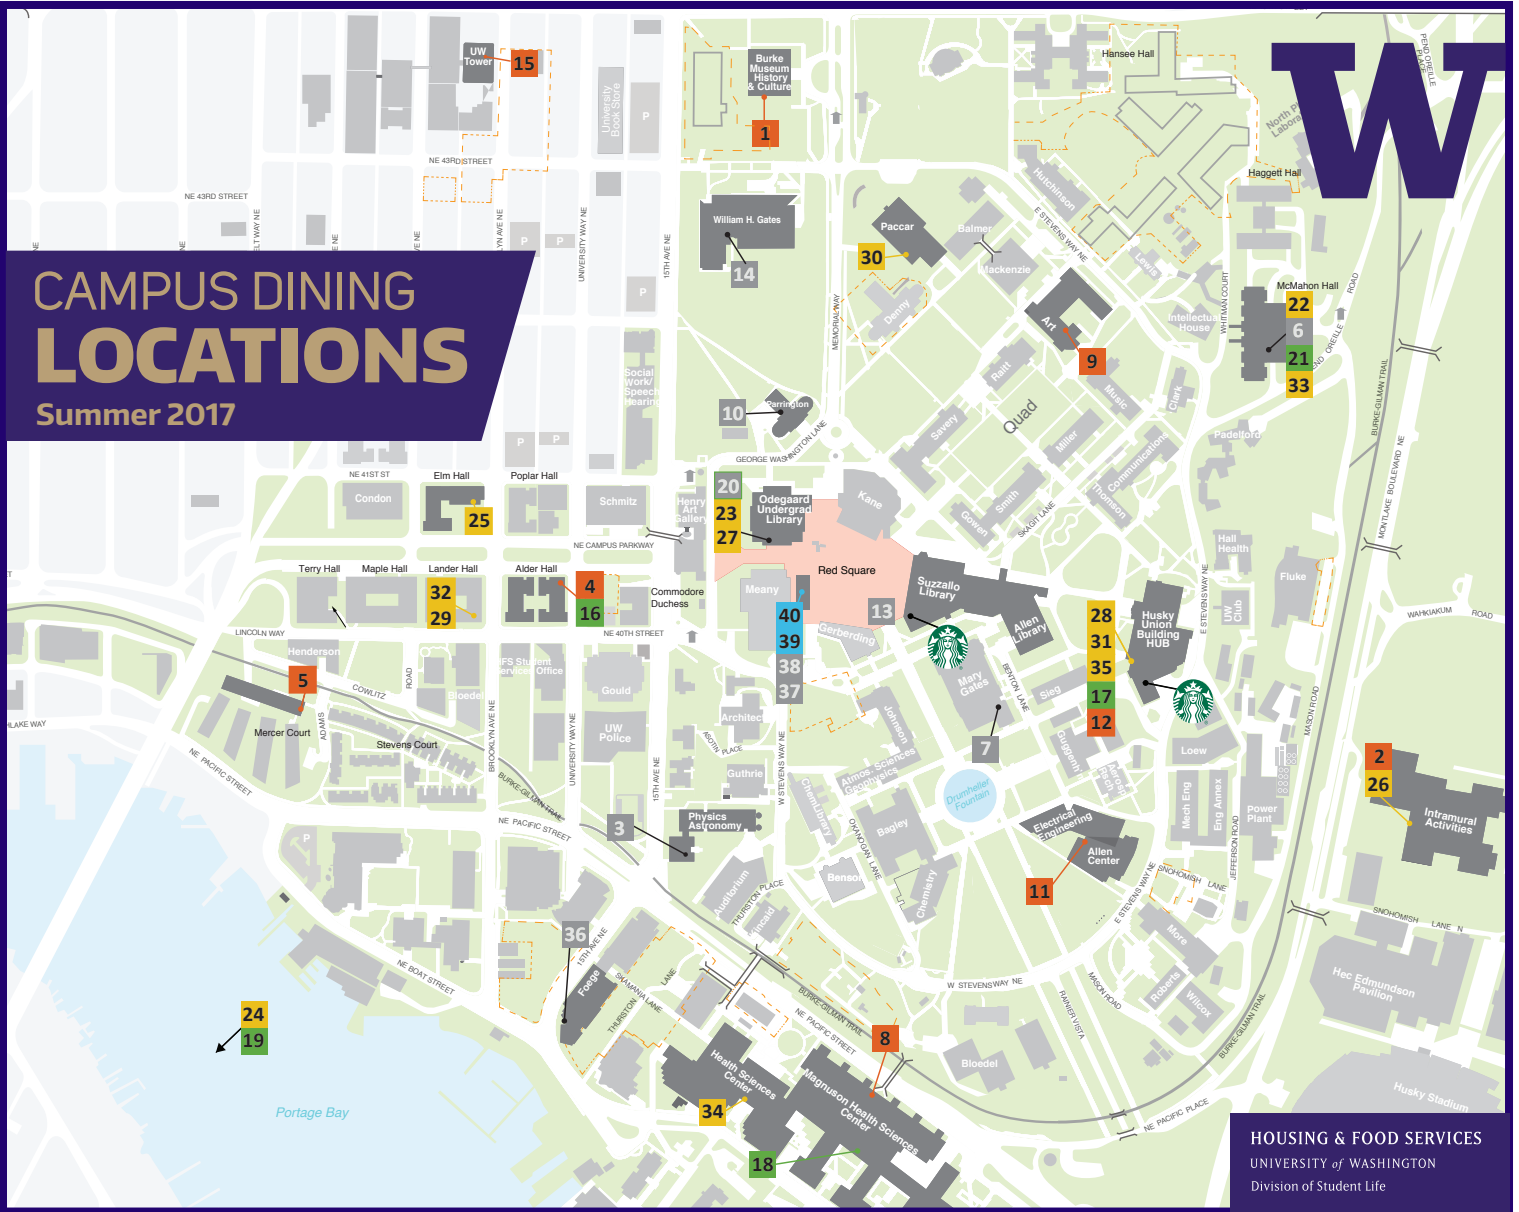

CAMPUS DINING LOCATIONS

Summer 2017

ESPRESSO

- 1 Burke Café, Burke Museum of Natural History and Culture
- 2 Dawg Bites, Intramural Activities Building (IMA)
- 3 H-bar, Physics-Astronomy Building (closed)
- 4 Husky Grind at District Market, Alder Hall
- 5 Husky Grind at Mercer Court, Mercer Court
- 6 Joe Haus, McMahon Hall (closed)
- 7 Mary Gates Hall Espresso, Mary Gates Hall (closed)
- 8 Overpass Espresso, Magnuson Health Sciences Center T-wing ❖
- 9 Parnassus, Art Building
- 10 Public Grounds, Parrington Hall (closed)
- 11 Reboot, Paul G. Allen Center for Computer Science & Engineering ❖
- 12 Starbucks® Coffee, Husky Union Building (HUB)
- 13 Starbucks® Coffee, Suzzallo Library (opening Fall 2017)
- 14 The Supreme Cup, William H. Gates Hall (closed)
- 15 Tower Café, UW Tower

MARKETS

- 16 District Market, Alder Hall
- 17 Etc., Husky Union Building (HUB)
- 18 Etc., Magnuson Health Sciences Center E-court
- 19 Etc., UW Medicine at South Lake Union
- 20 Etc., Odegaard Undergraduate Library (closed)
- 21 The Nook, McMahon Hall ❖

RESTAURANTS & CAFÉS

- 22 The 8, McMahon Hall ♦
- 23 By George, Odegaard Undergraduate Library ❖
- 24 Café 815 Mercer, UW Medicine at South Lake Union
- 25 Cultivate, Elm Hall
- 26 Freshëns Smoothies, Intramural Activities Building (IMA)
- 27 Freshëns Smoothies, Odegaard Undergraduate Library ❖
- 28 Husky Den, Husky Union Building (HUB) ❖
- 29 Local Point, Lander Hall ♦
- 30 Orin's Place, Paccar Hall ❖
- 31 Pagliacci Pizza, Husky Union Building (HUB)
- 32 Pagliacci Pizza, Lander Hall ♦
- 33 Pagliacci Pizza, McMahon Hall ♦
- 34 The Rotunda, Magnuson Health Sciences Center I-court
- 35 SUBWAY, Husky Union Building (HUB)
- 36 Vista Café, William H. Foege Building (closed)